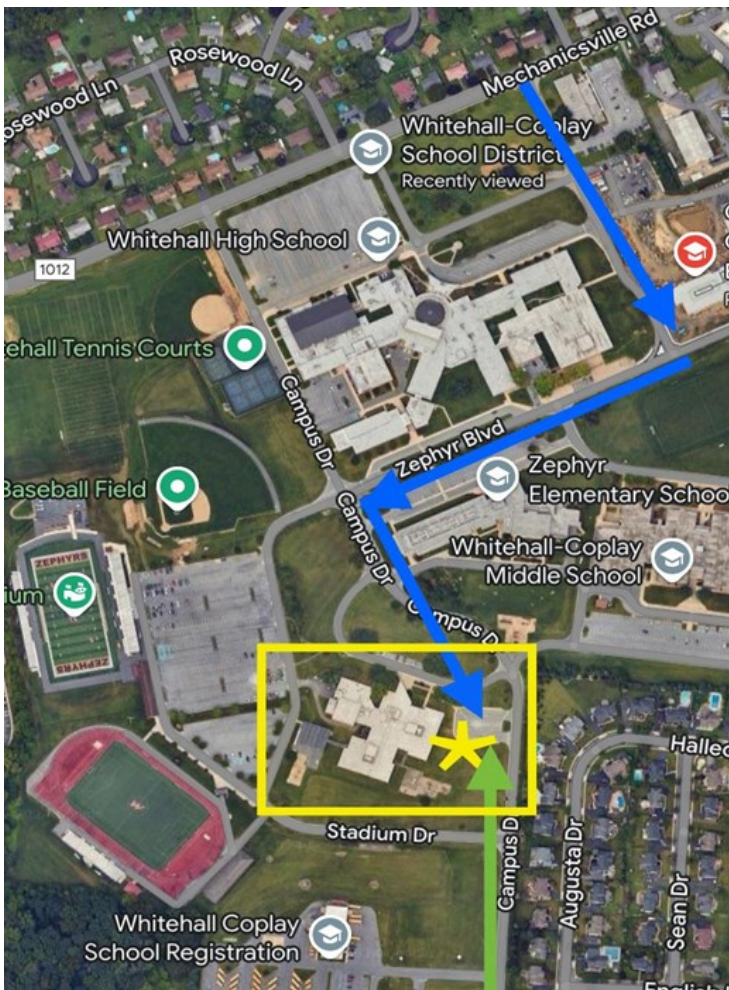

Whitehall Copley Early Learning Center (WCELC)

Address: 2932 Zephyr Blvd, Whitehall, PA 18052

Blue Route (entering from Mechanicsville Rd.)

1. Turn onto Mechanicsville Rd. from either Macarthur Rd. or Mauch Chunk Rd.
2. Turn into Whitehall Copley Campus on Whitehall Way.
3. At stop sign, turn right onto Zephyr Boulevard.
4. At stop sign, turn left on Campus Drive.
5. Turn right into parking lot alongside side of ELC building.
6. Park in lot and walk down pathway to visitor entrance with "CLIU #21 Early Intervention" sign

View of Visitor Parking Lot from Campus Drive

Walking path from lot to visitor entrance

Visitor/Student drop off entrance

Green Route (entering from Shadt Avenue)

this route avoids traffic on campus

1. Turn onto Shadt Ave. from either Macarthur Rd. or Mauch Chunk Rd.
2. Turn into Whitehall Copley Campus on Campus Drive.
3. At stop sign, continue straight.
4. Turn left into parking lot alongside of ELC building.
5. Park in lot and walk down pathway to visitor entrance with "CLIU #21 Early Intervention" sign