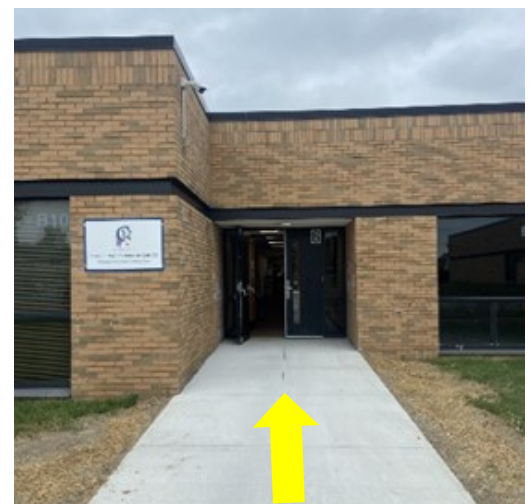

Whitehall Copley Early Learning Center (WCELC)

Address: 2932 Zephyr Blvd, Whitehall, PA 18052

Blue Route (entering from Mechanicsville Rd.)

1. Turn onto Mechanicsville Rd. from either Macarthur Rd. or Mauch Chunk Rd.
2. Turn into Whitehall Copley Campus on Whitehall Way.
3. At stop sign, turn right onto Zephyr Boulevard.
4. At stop sign, turn left on Campus Drive.
5. Turn right into parking lot alongside side of ELC building.
6. Park in lot and walk down pathway to visitor entrance with "CLIU #21 Early Intervention" sign

View of Visitor Parking Lot from Campus Drive

Walking path from lot to visitor entrance

Visitor/Student drop off entrance

Green Route (entering from Shadt Avenue)

this route avoids traffic on campus

1. Turn onto Shadt Ave. from either Macarthur Rd. or Mauch Chunk Rd.
2. Turn into Whitehall Copley Campus on Campus Drive.
3. At stop sign, continue straight.
4. Turn left into parking lot alongside of ELC building.
5. Park in lot and walk down pathway to visitor entrance with "CLIU #21 Early Intervention" sign